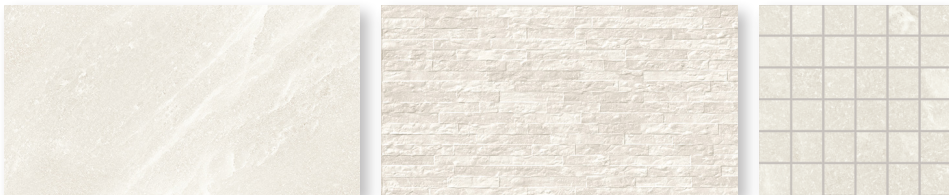

Green Emerald

Pink Halite

Sand Dust

White Pure

Grey Ash Modular | 12"x24"

Sand Dust Modular | 12"x24"

HAVEN

Technical Characteristics